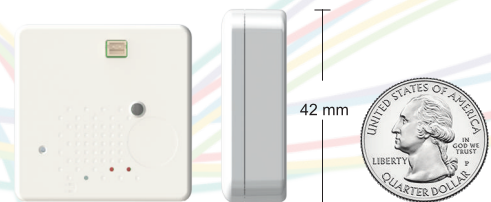

Specifications subject to change without notice.

TEKTELIC Communications is a premier supplier of best-in-class LoRaWAN™ IoT Gateways, Sensors, and custom applications. These elements combined provide a powerful end-to-end solution that can be easily, quickly, and cost effectively deployed to address the most demanding IoT challenges.

For more information please visit www.tektelic.com

TEKTELIC
communications

LoRa Alliance Member™