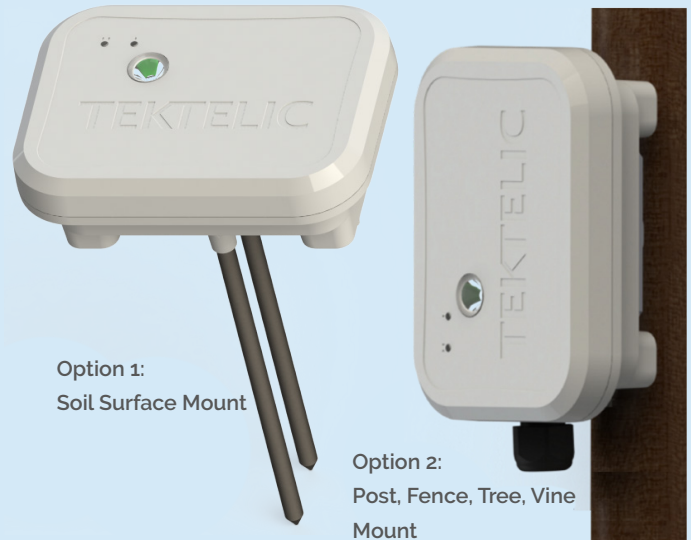

# KONA Agriculture Sensor

## LoRaWAN® Battery-Powered Sensor for Smart Agriculture

The KONA Agriculture Sensor is the ideal solution to streamline and simplify collection of key soil and crop metrics in the field. The sensor is straightforward and easy to deploy for soil moisture and temperature, air humidity and temperature, and outdoor light monitoring. The Agriculture Sensor can detect movement or changes in its orientation for event based transmission. Customers will benefit from increased crop yields and decreased operating expenses with the TEKTELIC Agriculture Sensor.

The Agriculture Sensor utilizes a ruggedized IP-67 enclosure for use in the most challenging outdoor environments. An integrated C-Cell LTC battery provides substantial battery life up to 10 years with a battery status reports and indicators for easy reference. The Agriculture Sensor is seamlessly integrated in TEKTELIC's End-to-End IoT solution.

Option 1:  
Soil Surface Mount

Option 2:  
Post, Fence, Tree, Vine  
Mount